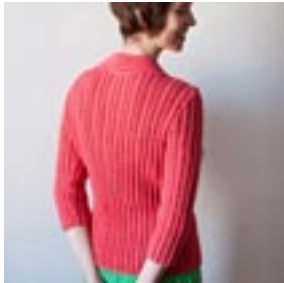

-

-

-

[Buy Rowan Yarns by Amy Butler Belle Organic DK at WEBS](#)

Perfect for a cool night on a beach, this gentle and slimming jacket is knit flat in one piece up to armholes to minimize seams.

\$36.00 US for [Déjà Vu ebook of 12 patterns](#)

[add to basket](#)

\$7.00 US for pattern alone

[add to basket](#)

[view basket](#)

**Finished measurements:**

Bust: 33 ½ (36 ¼, 38 ¾, 41 ¼, 43 ¾, 46 ½, 49, 51 ½, 54, 56 ¾)" / 85 (92, 98.5, 105, 111, 118, 124.5, 131, 137, 144) cm

Length: 20 ½ (21, 22 ¼, 22 ½, 22 ½, 22 ¾, 23, 23 ½, 23 ½, 23 ¾)" / 52 (53.5, 56.5, 57, 57, 58, 58.5, 59.5, 59.5, 60.5) cm

Version 1 shown in size 36 ¼" / 92 cm

Version 2 shown in size 38 ¾" / 98.5 cm

Intended to be worn with 0–2" / 0–5 cm ease.

### Needles & Notions:

Size 6 US / 4 mm:

- circular needle, 32" / 80 cm long
- set of five double-pointed needles

Size 5 US / 3.75 mm circular needle, 32" / 80 cm long

Size 4 US / 3.5 mm circular needle, 32" / 80 cm long